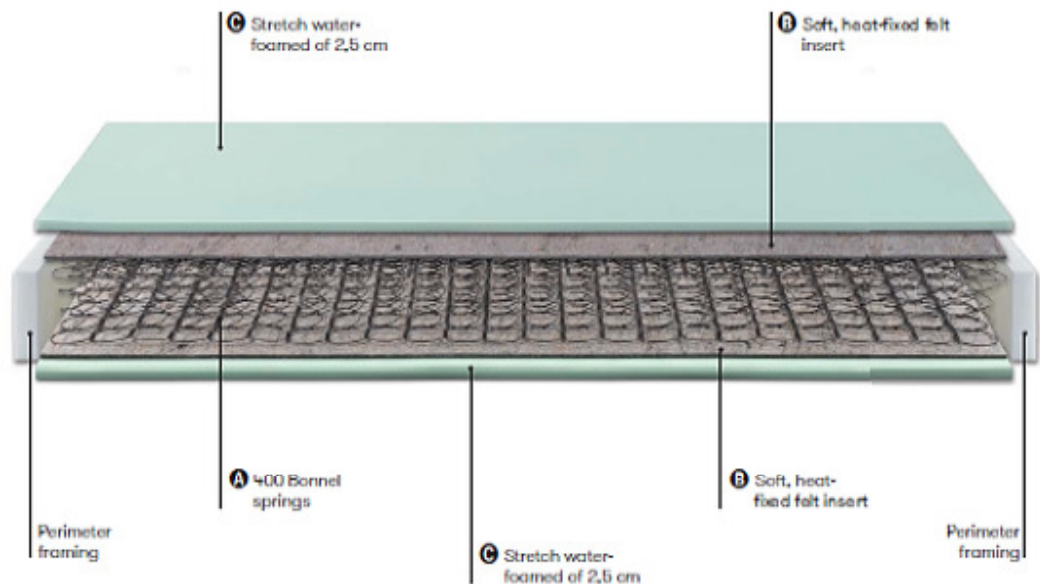

mattress bearing capacity
RIGID
70÷110 kg

NON
removable lining

NON
washable

recommended bed frames
FIXED
ESANO - OLIMPIA - ROMA
FRANCA - NORMALE

mattress
400 SPRINGS
Bonnel

finished mattress
H23 cm
approx.

internal structure
H20 cm
approx.

A Bonnel Spring System with 400 springs (double bed version) to ensure an even weight distribution and sustained bearing capacity.

B High grammage heat-bonded felt sheet for spring insulation from the rest of the mattress.

C Stretch high-density non-deformable water foamed overlay layer.

Fabric with antibacterial silver treatment

Elaborate side band complete with 3D breathable insert and handles for the mattress positioning on the bed frame.

Mattress Maintenance:

Periodically rotate head/feet, up/down

Summer side: Blend White Cotton
Winter side: Blend White Wool

VERONA	190 / 195 / 200						Taylor made per cm ²
	80	85-90	120	140	160	165-170-180	
Fixed							