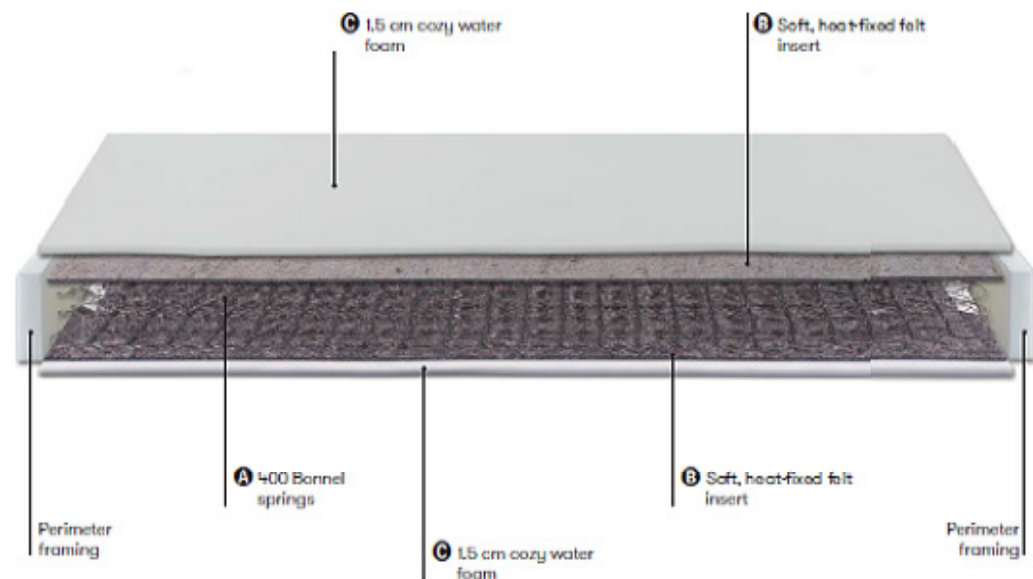

mattress bearing
capacity
RIGID
70÷100 kg

NON
removable lining

NON
washable

recommended
bed frames
FIXED
ESANO - ROMA
FRANCA - NORMALE

mattress
400
SPRINGS
Bonnel

finished
mattress
H21
.cm
approx.

internal
structure
H18
.cm
approx.

A Bonnel Spring System with 400 springs (double bed version) to ensure an even weight distribution and sustained bearing capacity.

B High grammage heat-bonded felt sheet for spring insulation from the rest of the mattress.

C High-density water foamed overlay layer.

Embroidered side band with the application of aerators for complete breathability of the mattress.

Side band complete with fabric handles for the mattress positioning on the bed frame