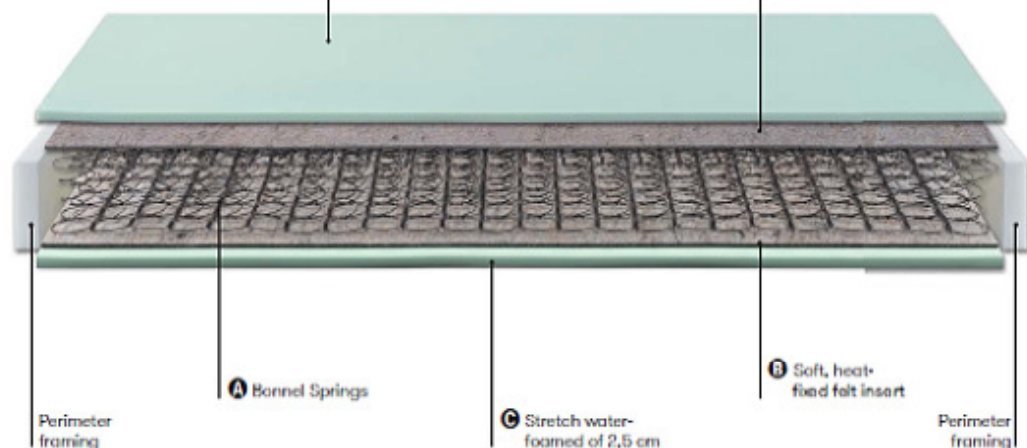

mattress  
**600**  
SPRINGS  
Bonnel

mattress  
**400**  
SPRINGS  
Bonnel

mattress  
**300**  
SPRINGS  
Bonnel

finished mattress  
**H23**  
.cm  
approx.

internal structure  
**H20**  
.cm  
approx.

**C** Stretch water-foamed of 2,5 cm

**B** Soft, heat-fixed felt insert

Fine padding in pure wool on the winter side and in pure cotton on the summer side.

Elegant loops to ensure absolute hold of the padding.

Handles in durable fabric for positioning and aerators for constant air ventilation.

**A** Bonnel spring system with 600/400/300 springs (double bed version) to ensure the distribution of body weight over a large number of springs.

**B** High grammage heat-bonded felt sheet for spring insulation from the rest of the mattress.

**C** Stretch high-density non-deformable water foamed overlay layer.