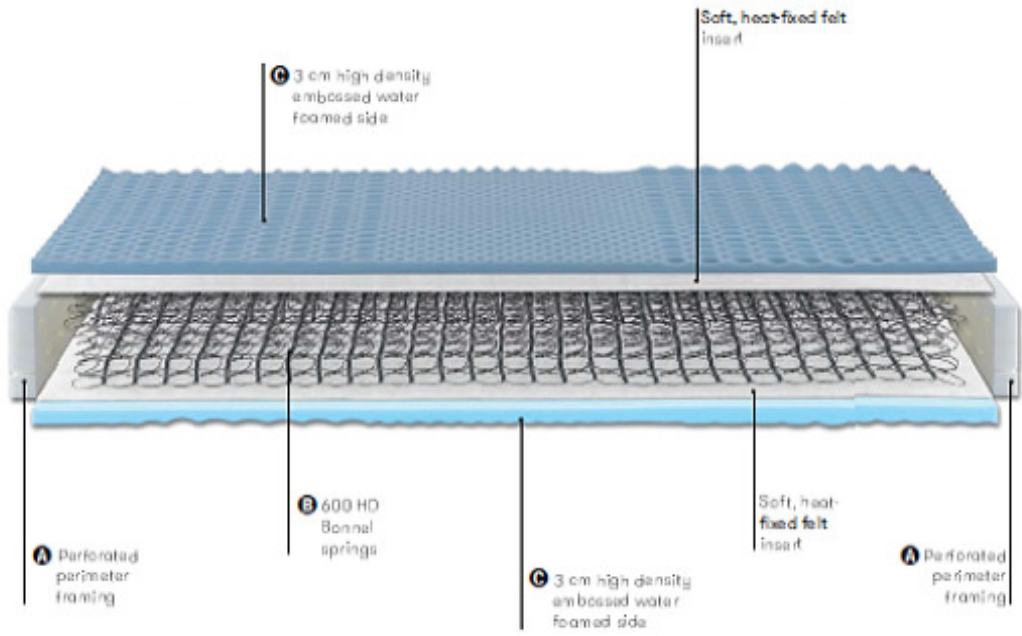

BONNEL SPRINGS LINE
BASSANO

mattress bearing capacity
RIGID
80÷120 kg

NON
removable lining

NON
washable

recommended bed frames
FIXED
BIANO - GIALLA
VERDE - FINECDA

ALBIFLEX
I SOGNI SONO REALI

mattress
600
SPRINGS
Bonnel

finished mattress
H24
.cm
approx.

internal structure
H20
.cm
approx.

A Perimeter casing against sinking, perforated to allow constant and healthy air recirculation.

B HD Bonnel spring system (High Density) with 600 springs (double bed version) with robustness and comfort properties for constant support and ideal bearing capacity.

C High density embossed layers with over 1000 pressure points for optimal comfort.

Fabric with anti-pilling treatment.

Embroidered side band complete with fabric handles for the mattress positioning on the bed frame.