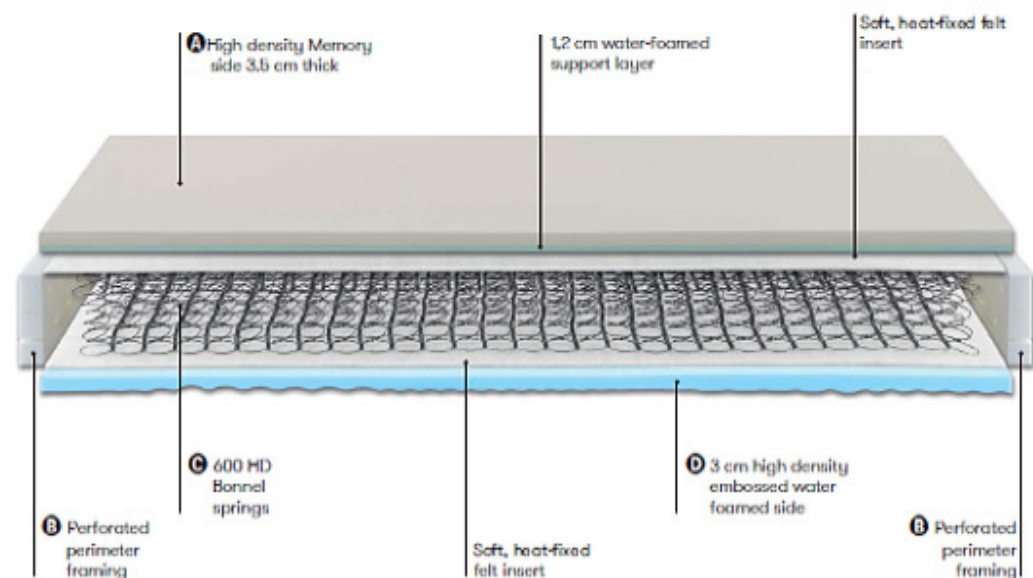

BONNEL
SPRINGS
LINE

ASOLO

mattress bearing
capacity
RIGID
80+120 kg

NON
removable lining

NON
washable

recommended
bed frames
FIXED
EBANO - OLIMPIA
ROMA - FRANCA

ALBIFLECO
I SOGNI SONO REALTÀ

Tax-deductible
medical device

Autoregolabile con Ordine 12/2012

mattress
600
SPRINGS
Bonnel

finished
mattress
H26
.cm
approx.

internal
structure
H21
.cm
approx.

A 3,5 cm side in thermosensitive memory form, self-modelling to distribute the body weight evenly.

B Perimeter casing against sinking, perforated to allow a constant and healthy air recirculation.

C HD Bonnel spring system (High Density) with 600 springs (double bed version) with robustness and comfort properties for constant support and ideal bearing capacity.

D High density embossed layers with over 1000 pressure points for optimal comfort.

Fabric with anti-pilling treatment.

Elaborate side band complete with 3D breathable insert and fabric handles for the mattress positioning on the bed frame.