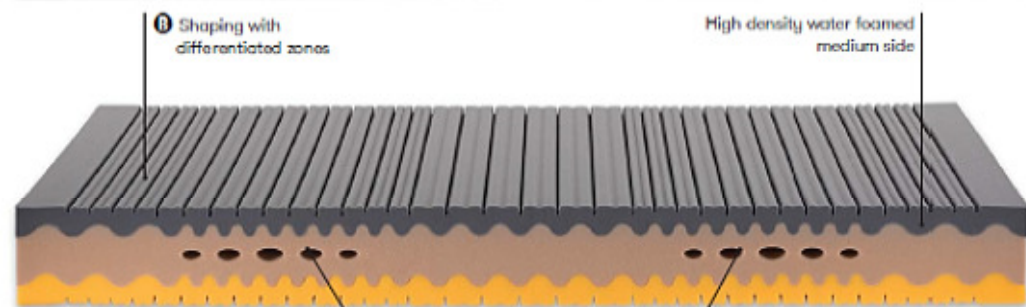

FOAMED
LINE

SIVIGLIA

mattress bearing capacity
MEDIUM
60+90 kg

COMPLETELY
REMOVABLE
with central zip
on 4 sides

WASHABLE
in the washing machine

recommended
bed frames
FIXED - A.T.P.
MOTORIZED
ALL BED FRAMES

ALBIFLEX
I SOGNI SONO REALTÀ

mattress with
7 ZONES
of different
bearing capacities

finished mattress
H24.cm
approx.

internal structure
H20.cm
approx.

A Side in high density foam with soft bearing capacity to perfectly accommodate the body shapes.

B High density foam side with medium bearing capacity to support body shapes.

C Machining of the shoulder area to adapt the structure to the body shape.

Fully divisible lining for perfect hygiene.

BAMBOO lining made of bamboo fabric combined with fibre and polybamboo padding.

Elaborate side band complete with 3D breathable insert and fabric handles for the mattress positioning on the bed frame.

Mattress Maintenance:

Periodically rotate head / feet, up / down and ventilate.

Standard lining
BAMBOO