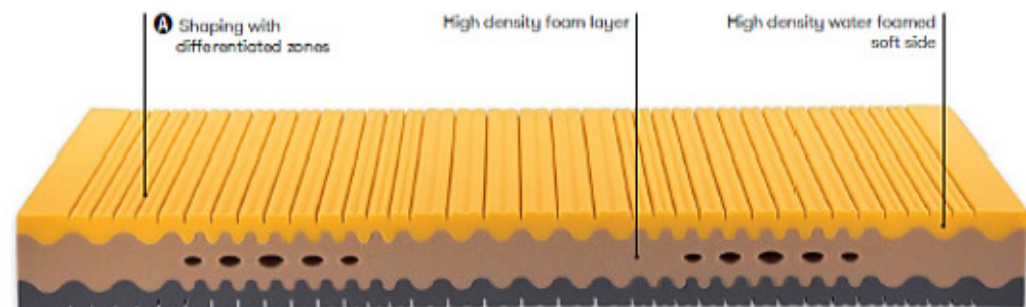

FOAMED
LINE

SIVIGLIA

mattress bearing capacity
MEDIUM
60+90 kg

COMPLETELY
REMOVABLE
with central zip
on 4 sides

WASHABLE
in the washing machine

recommended
bed frames
FIXED - A.T.P.
MOTORIZED
ALL BED FRAMES

ALBIFLEX
I SOGNI SONO REALTÀ

mattress with
7 ZONES
of different
bearing capacities

finished mattress
H24.cm
approx.

internal structure
H20.cm
approx.

A Side in high density foam with soft bearing capacity to perfectly accommodate the body shapes.

B High density foam side with medium bearing capacity to support body shapes.

C Machining of the shoulder area to adapt the structure to the body shape.

Fully divisible lining for perfect hygiene.

BAMBOO lining made of bamboo fabric combined with fibre and polybamboo padding.

Elaborate side band complete with 3D breathable insert and fabric handles for the mattress positioning on the bed frame.

Mattress Maintenance:

Periodically rotate head / feet, up / down and ventilate.

Standard lining
BAMBOO