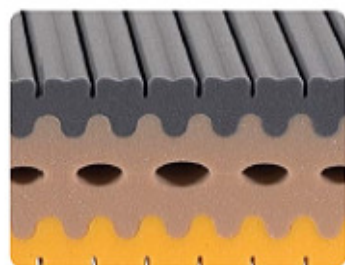

FOAMED
LINE

SIVIGLIA

mattress bearing capacity
MEDIUM
60+90 kg

COMPLETELY
REMOVABLE
with central zip
on 4 sides

WASHABLE
in the washing machine

recommended
bed frames
FIXED - A.T.P.
MOTORIZED
ALL BED FRAMES

ALBIFLEX
I SOGNI SONO REALTÀ

mattress with
7 ZONES
of different
bearing capacities

finished mattress
H24.cm
approx.

internal structure
H20.cm
approx.

A Side in high density foam with soft bearing capacity to perfectly accommodate the body shapes.

B High density foam side with medium bearing capacity to support body shapes.

C Machining of the shoulder area to adapt the structure to the body shape.

Fully divisible lining for perfect hygiene.

BAMBOO lining made of bamboo fabric combined with fibre and polybamboo padding.

Elaborate side band complete with 3D breathable insert and fabric handles for the mattress positioning on the bed frame.

Mattress Maintenance:

Periodically rotate head / feet, up / down and ventilate.

Standard lining
BAMBOO