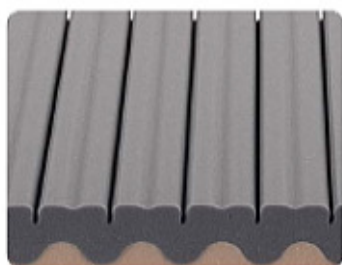

FOAMED
LINE

SIVIGLIA

mattress bearing capacity
MEDIUM
60+90 kg

COMPLETELY
REMOVABLE
with central zip
on 4 sides

WASHABLE
in the washing machine

recommended
bed frames
FIXED - A.T.P.
MOTORIZED
ALL BED FRAMES

ALBIFLEX
I SOGNI SONO REALTÀ

mattress with
7 ZONES
of different
bearing capacities

finished mattress
H24.cm
approx.

internal structure
H20.cm
approx.

A Side in high density foam with soft bearing capacity to perfectly accommodate the body shapes.

B High density foam side with medium bearing capacity to support body shapes.

C Machining of the shoulder area to adapt the structure to the body shape.

Fully divisible lining for perfect hygiene.

BAMBOO lining made of bamboo fabric combined with fibre and polybamboo padding.

Elaborate side band complete with 3D breathable insert and fabric handles for the mattress positioning on the bed frame.

Mattress Maintenance:

Periodically rotate head / feet, up / down and ventilate.

Standard lining
BAMBOO