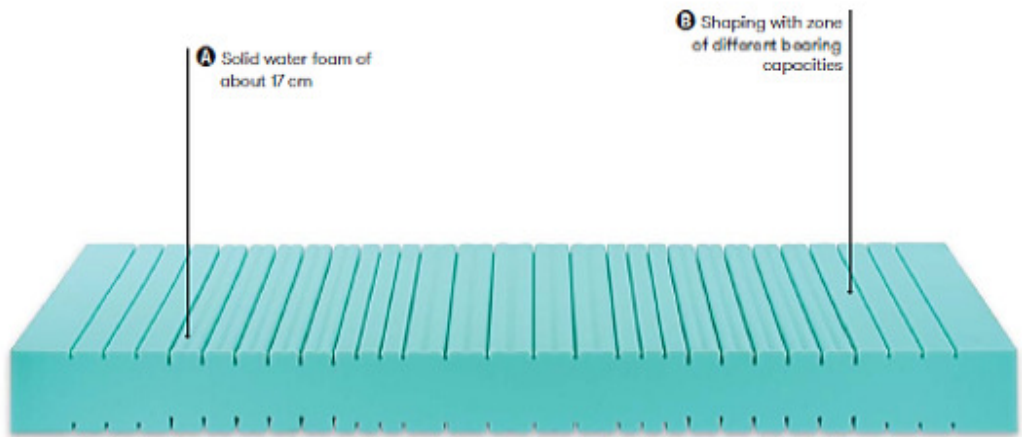

FOAMED
LINE

BILBAO

mattress bearing capacity
RIGID
70÷110 kg

COMPLETELY
REMOVABLE
with central zip
on 4 sides

WASHABLE
in the washing machine

recommended
bed frames
FIXED - A.T.P.
MOTORIZED
ALL BED FRAMES

ALBIFLECCO
I SOGNI SONO REALTÀ

mattress with
7 ZONES
of different
bearing capacities

finished
mattress
H21
.cm
approx.

internal
structure
H17
.cm
approx.

A High density stretch foam with medium bearing capacity to perfectly accommodate the body shapes.

B Worked with 7 zones of different bearing capacities, to adapt perfectly to the body shapes.

Fabric with antibacterial silver treatment

Fully divisible lining for perfect hygiene.

Elaborate side band complete with 3D breathable insert and handles for the mattress positioning on the bed frame.