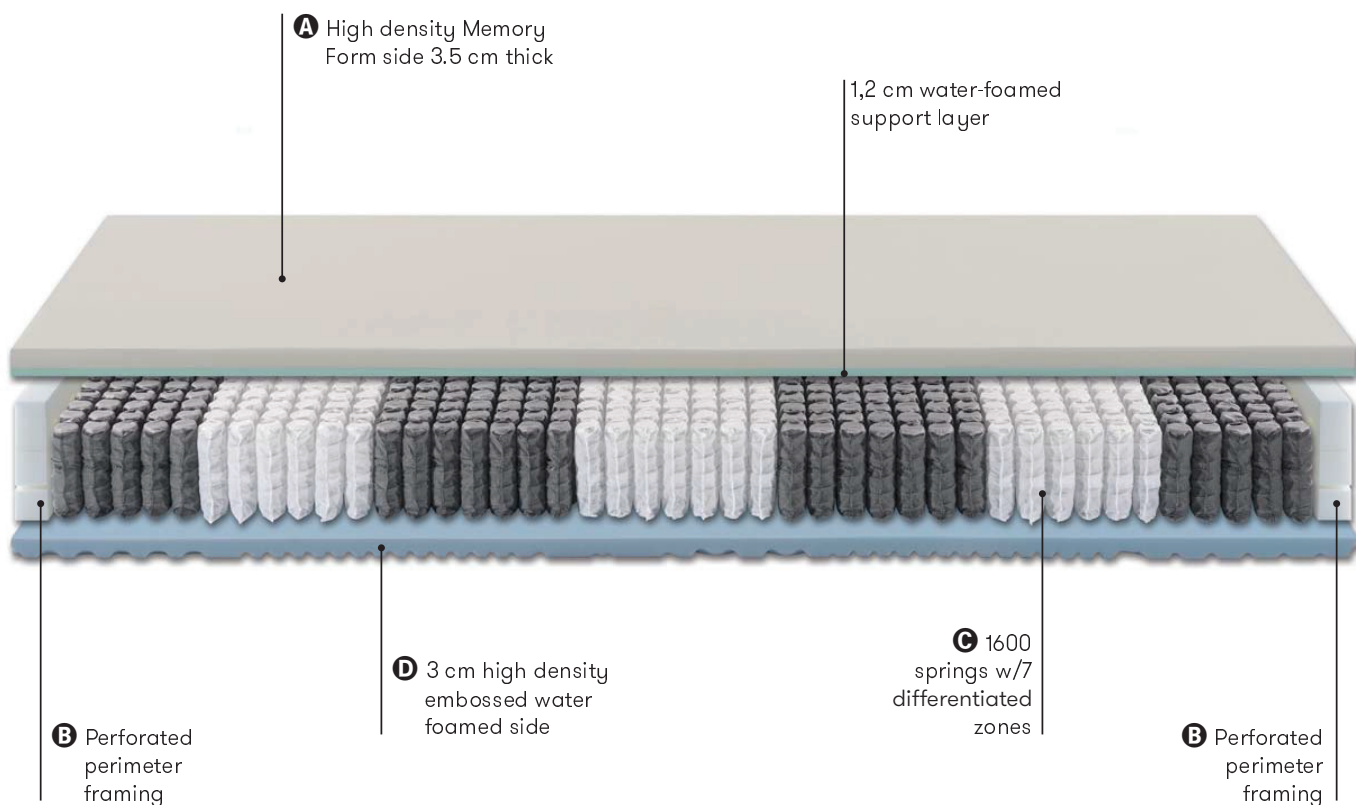

INDEPENDENT
SPRINGS
LINE

STOCCARDA

mattress
1 600
SPRINGS
independent

finished
mattress
H26
.cm
approx.

mattress
with
7 ZONES
of different
bearing capacities

internal
structure
H21
.cm
approx.

A 3,5 cm side in thermosensitive memory form, self-modelling to distribute the body weight evenly.

B Perimeter casing against sinking, perforated to allow a constant and healthy air recirculation.

C Spring system with 1600 independent pocketed micro-springs with 7 zones of differentiated bearing capacity.

D High density embossed layers with over 1000 pressure points for optimal comfort.

mattress bearing capacity

↓ ↓ ↓

MEDIUM SOFT

60 ÷ 100 kg

COMPLETELY REMOVABLE

with zip on 4 sides

WASHABLE

Fully divisible lining for perfect hygiene.

Elaborate side band complete with 3D breathable insert and fabric handles for the mattress positioning on the bed frame.

Standard lining
BAMBOO

STOCCARDA	190 / 195 / 200						Taylor made per cm ²
	80	85-90	120	140	160	165-170-180	
Silver-Tencel - Cashmere - Bamboo - Hypoallergenic - Organic Cotton							
Easy							