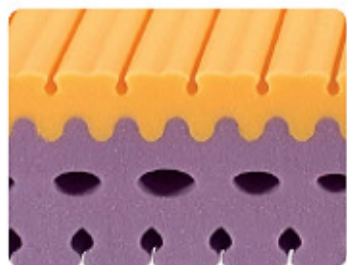

FOAMED
LINE

MALAGA

mattress bearing
capacity
MEDIUM
60÷90 kg

COMPLETELY
REMOVABLE
with central zip
on 4 sides

WASHABLE
in the washing machine

recommended
bed frames
FIXED - A.T.P.
MOTORIZED
ALL BED FRAMES

ALBIFLEX
I SOGNI SONO REALTA'

mattress with
7 ZONES
of different
bearing capacities

finished
mattress
H24
.cm
approx.

internal
structure
H20
.cm
approx.

A Side in high density foam with soft bearing capacity to perfectly accommodate the body shapes.

B High density foam side with medium bearing capacity to support body shapes.

C Machining of the shoulder area to adapt the structure to the body shape.

Fully divisible lining for perfect hygiene.

Deep quilting made with patterns enhancing the beauty of the mattress.

Elaborate side band complete with 3D breathable insert and fabric handles for the mattress positioning on the bed frame.

Mattress Maintenance:
Periodically rotate head / feet,
up / down and ventilate.

Standard lining
HYPOALLERGENIC