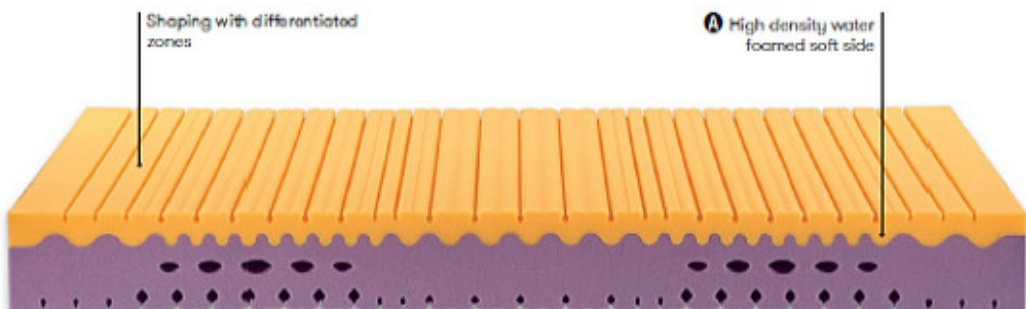

FOAMED
LINE

MALAGA

mattress bearing
capacity
MEDIUM
60÷90 kg

COMPLETELY
REMOVABLE
with central zip
on 4 sides

WASHABLE
in the washing machine

recommended
bed frames
FIXED - A.T.P.
MOTORIZED
ALL BED FRAMES

ALBIFLEX
I SOGNI SONO REALTA'

mattress with
7 ZONES
of different
bearing capacities

finished
mattress
H24
.cm
approx.

internal
structure
H20
.cm
approx.

A Side in high density foam with soft bearing capacity to perfectly accommodate the body shapes.

B High density foam side with medium bearing capacity to support body shapes.

C Machining of the shoulder area to adapt the structure to the body shape.

Fully divisible lining for perfect hygiene.

Deep quilting made with patterns enhancing the beauty of the mattress.

Elaborate side band complete with 3D breathable insert and fabric handles for the mattress positioning on the bed frame.

Mattress Maintenance:
Periodically rotate head / feet,
up / down and ventilate.

Standard lining
HYPOALLERGENIC