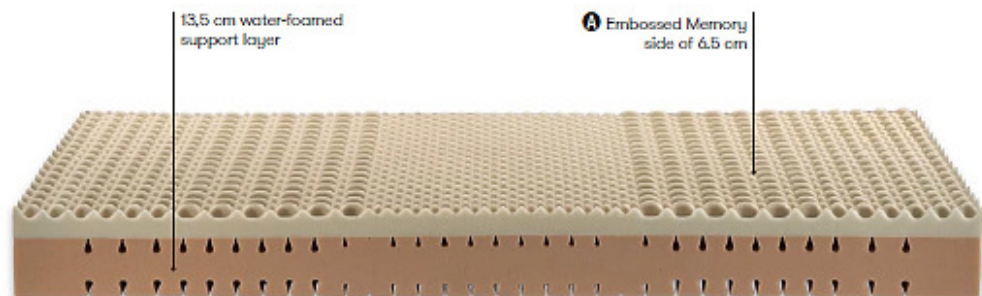

mattress bearing  
capacity  
MEDIUM  
SOFT  
50÷90 kg

COMPLETELY  
REMOVABLE  
with central zip  
on 4 sides

WASHABLE  
in the washing machine

recommended  
bed frames  
FIXED - ATP  
MOTORIZED  
ALL BED FRAMES

mattress  
with  
**5 ZONES**  
of different  
bearing capacities

finished  
mattress  
**H24**  
.cm  
approx.

internal  
structure  
**H20**  
.cm  
approx.

A Thermo-sensitive embossed memory form side with differentiated zones to perfectly adapt to the body shapes.

B Elastic resin with zone processing to accommodate the body optimally.

C Constant ventilation thanks to the side holes to avoid moisture retention resulting in an ideal microclimate.

Fabric with antibacterial silver treatment

Fully divisible lining for perfect hygiene.

Elaborate side band complete with 3D breathable insert and handles for the mattress positioning on the bed frame.

**Mattress Maintenance:**  
Periodically rotate head / feet,  
up / down and ventilate.